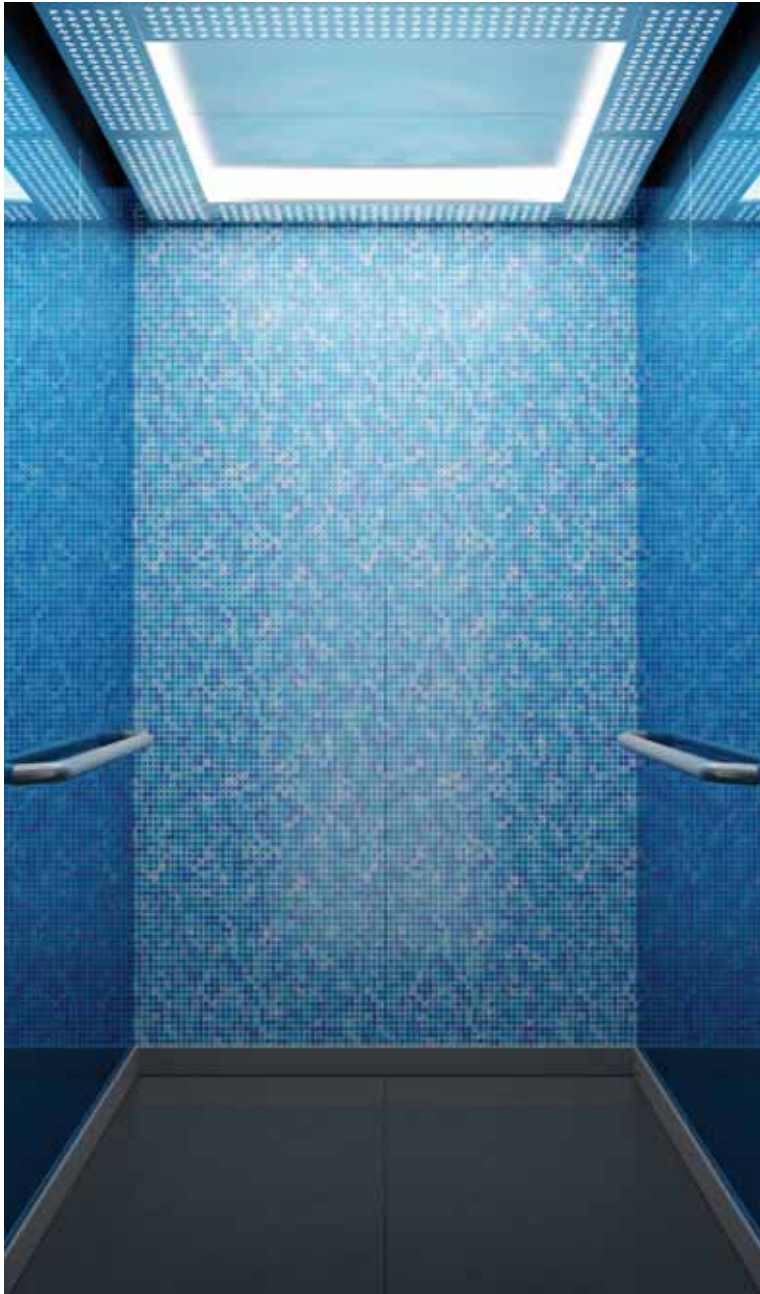

Handrail
HR64 Round Tubular with Bent Ends
Finish: Brushed Gold Stainless Steel

Skirting
Brushed Gold Stainless Steel

Fan
Cross Flow

Mirror
NO

Car Door
Golden Mirror Polish Stainless Steel

32032S4Y

STANDARD | COOL VINTAGE SUPERIOR