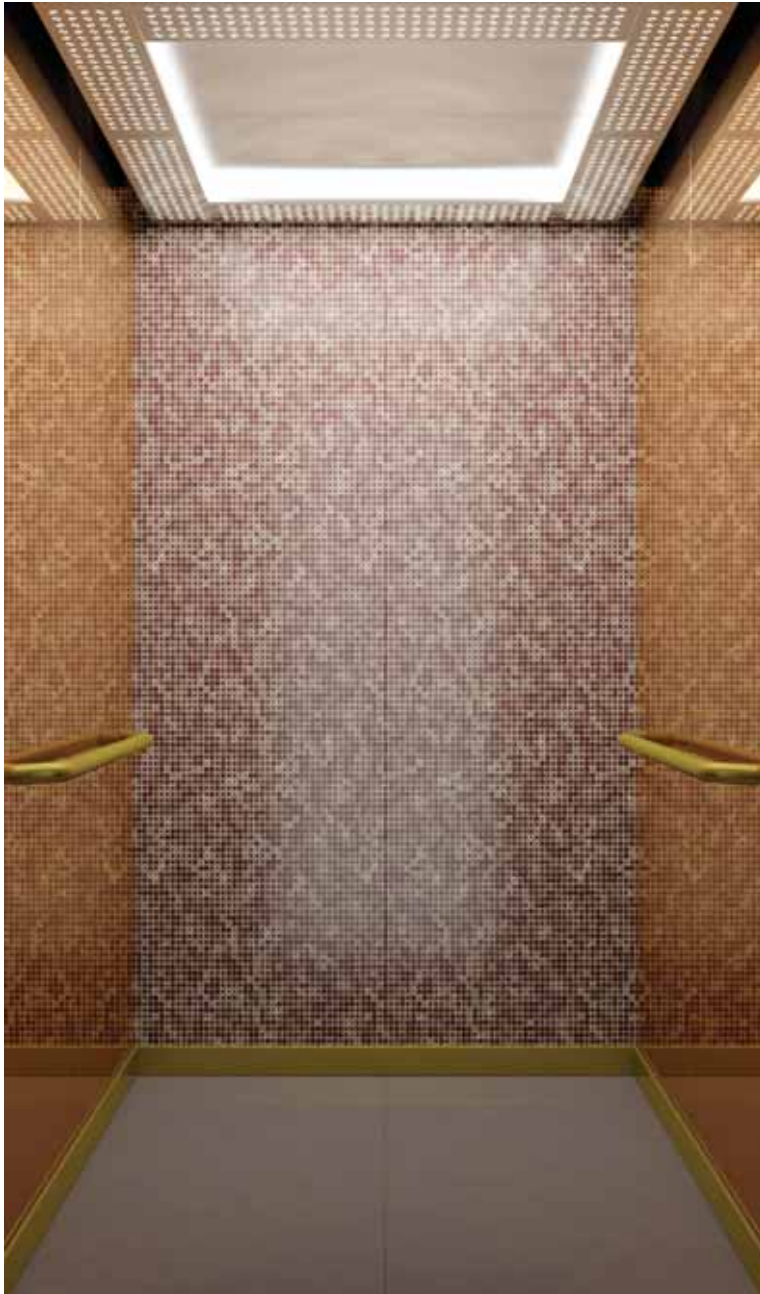

Handrail
HR64 Round Tubular with Bent Ends
Finish: Brushed Gold Stainless Steel

Skirting
Brushed Gold Stainless Steel

Fan
Cross Flow

Mirror
NO

Car Door
Brushed Gold Stainless Steel

STANDARD | COOL VINTAGE SUPERIOR