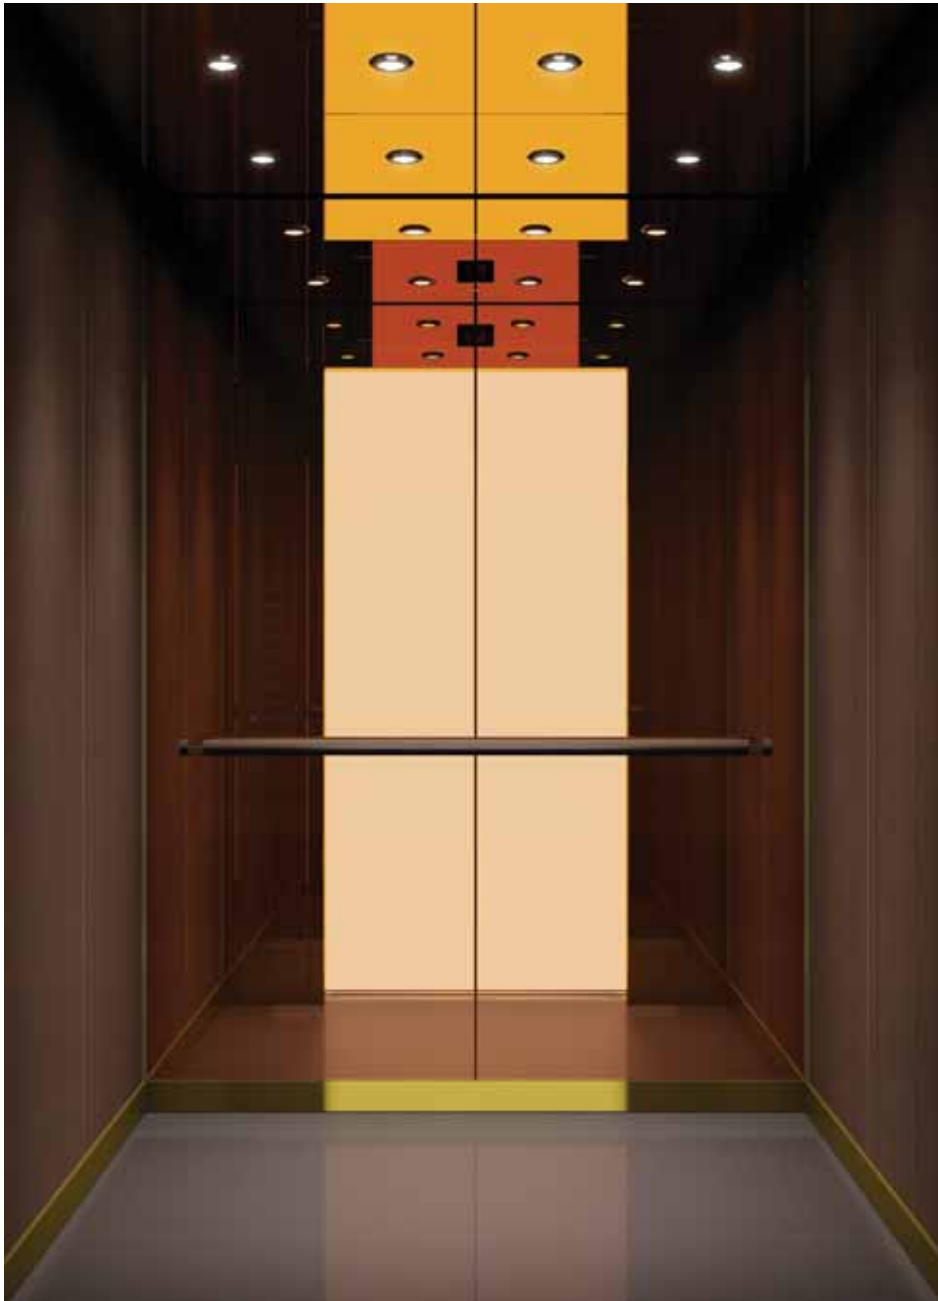

Handrail
HR71 Round Wooden Tube with Straight Ends
Finish: Dark Wood with Gold End Frames

Skirting
Brushed Gold Stainless Steel

Fan
Cross Flow

Mirror
NO

Car Door
Brushed Gold Stainless Steel

33021P2X

PREMIUM | CLASSIC CHIC